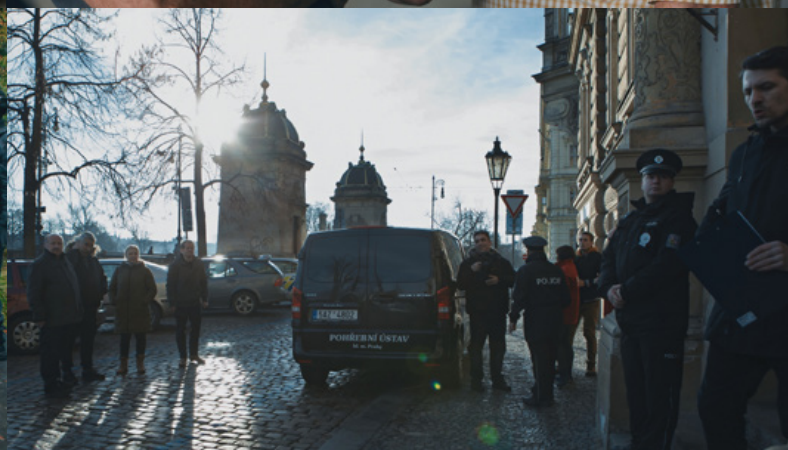

MAJOR CASE SQUAD (Případy 1. oddělení)

A crime series, inspired by real cases dealt with by the murder squad of the Prague metropolitan police after the political change in 1989. For instance, this elite unit, boasting a nearly 95 % crime clear-up rate, captured a sexual aggressor, cleared up the murder of a television employee and another perpetrated by a contract killer hired by a house owner to do away with a defiant tenant ... The viewers learn how the police proceeded when hunting for the criminals, what complicated their work, and what "tricks" they needed to use in order to prove the perpetrators guilty. Real crimes, real methods, real criminal police...

HD
series I – 14 x 62'
series II – 8 x 62'
series III – 13 x 62'
© 2014, 2016, 2022

Directed by: **Dan Wlodarczyk, Peter Bebjak, Michal Blaško**
Screenplay by: **Jan Malinda, Josef Mareš**
Director of Photography: **Tomáš Frkal, Martin Žiaran, Richard Řeřicha**
Editor: **Anna Johnson Ryndová, Marek Král'ovský, Michal Hýka, Marek Opatrný**
Music: **Juraj Dobrákov**
Sound: **Ivo Broum, Martin Šulc, Robert Slezák, Otto Chlpek**
Art Designer: **Mariana Kuchařová, Jan Vlasák, Petr Synek, Petr Zeman**
Producer: **Czech Television**

Starring: **Ondřej Vetchý, Filip Blažek, Petr Stach, Juraj Loj, Barbora Bočková, Miroslav Vladyka, Miroslav Hanuš, Ondřej Malý, Igor Chmela, Sabina Remundová, Lucie Štěpánková, Petra Hřebíčková and other**

CZECH TELEVISION – TELEXPORT
Kavčí hory, 140 70 Prague 4, Czech Republic
phone: +420 261 137 047
e-mail: telexport@ceskatelevize.cz
www.ceskatelevize.cz/sales